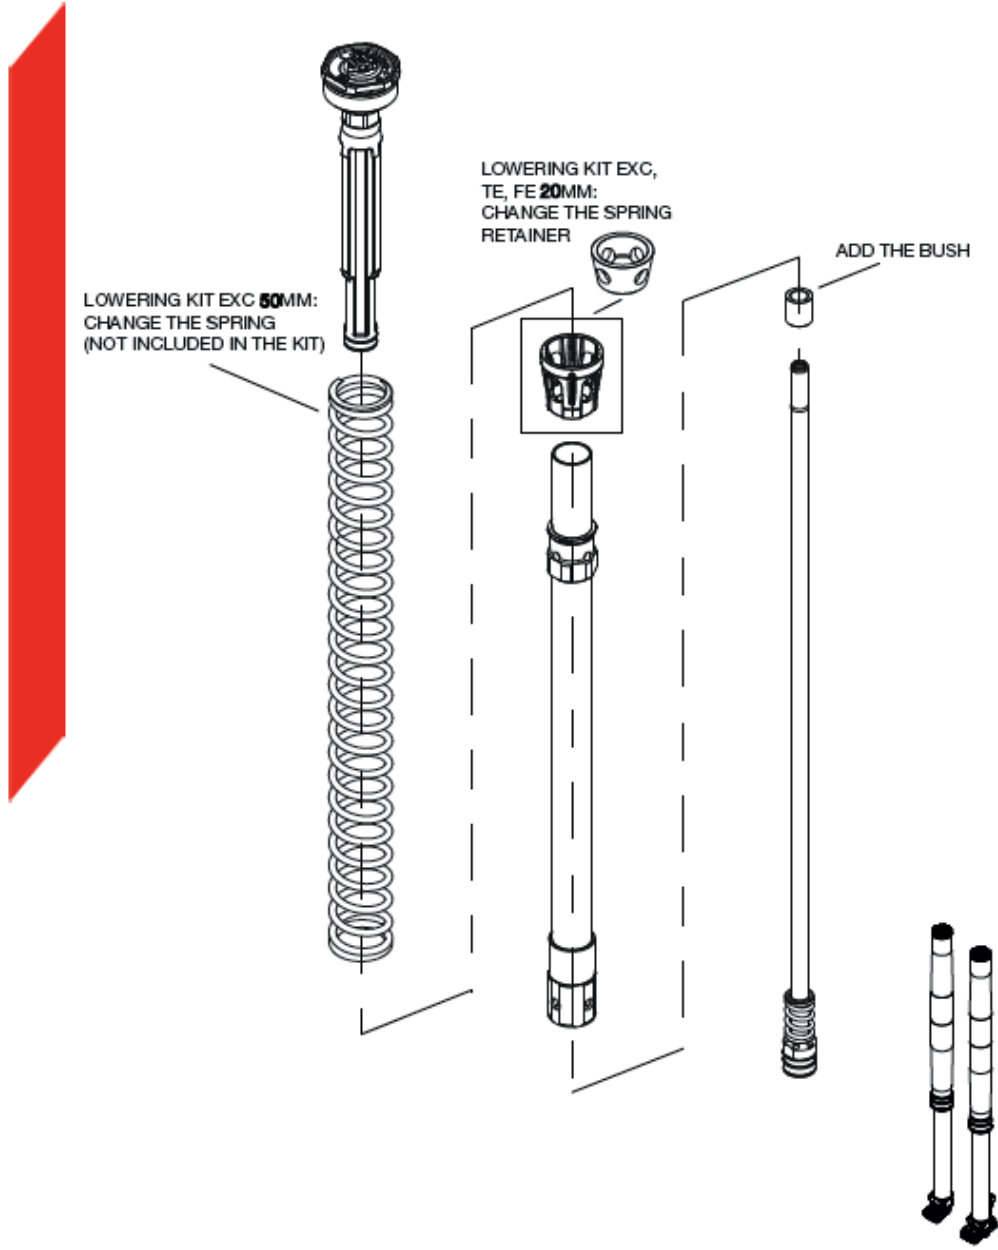

SPRING FOR KIT EXC 50MM (NOT INCLUDED IN THE KIT)

SPRING 438.420.00.40 Ø4,9 NT 25,52	91410140
SPRING 438.420.00.42 Ø4,9 NT 24,38	91410141
SPRING 438.420.00.44 Ø4,9 NT 23,3	91410132
SPRING 438.420.00.46 Ø5 NT 24,3	91410133
SPRING 438.420.00.48 Ø5,1 NT 25,36	91410134

// Change the side stand only at the LOWERING KIT EXC 50mm (81203023044).

LOWERING KIT EXC, TE, FE 20/ EXC 50MM

LOWERING KIT EXC, TE, FE 20MM	79612955144	Z10001
LOWERING KIT EXC 50MM	79612955544	Z10002

MANUAL PART No. 53000123

XPLOR FORK:

SERIAL SHOCK: